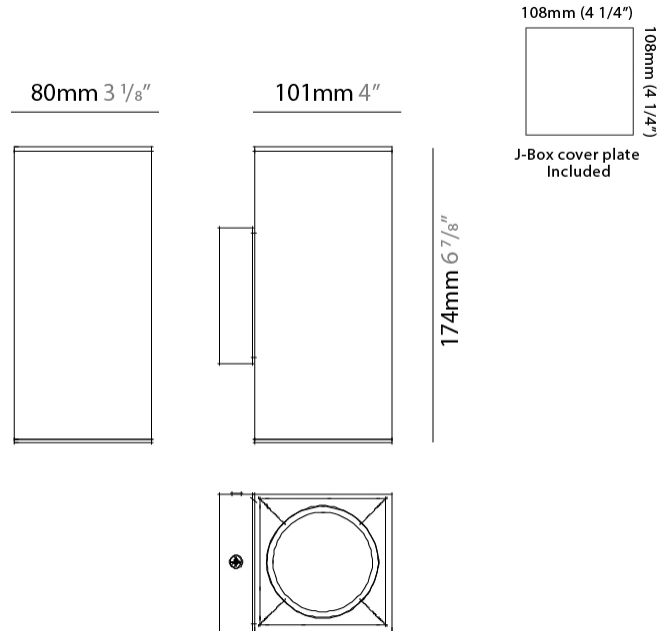

DAU SINGLE SURFACE

D93044-

base number   Finish
Options

PROJECT	_____
TYPE	_____
SPECIFIER	_____
QUANTITY	_____
DATE	_____

1. To build a product code in our configurator select the specify button on the base model # product page
2. To build a manual product code on this datasheet choose from the options listed below in blue font and add the suffix to the base model #

GENERAL

Series: Dau _____
Subseries: Dau Single _____
Brand: Milan _____
Division: Design _____
Mounting Type: Surface _____
Mounting Location: Wall _____
Subcategory: Up/Down Light _____

PHYSICAL

Shape: Rectangle _____
Length (mm): 80 _____
Length (in): 3 1/8 _____
Height (mm): 174 _____
Depth (mm): 101 _____
Height (in): 6 9/11 _____
Depth (in): 4 _____
Extension (mm): 101 _____
Extension (in): 4 _____
Light Distribution: Direct / Indirect _____
Weight (kg): 1.23 _____
Weight (lbs): 2.71 _____
Fixture Finish: BAL / MWL / BSL _____
Fixture Material: Extruded Aluminum _____

ELECTRICAL

Number of Lamps: 2 _____
Lamp Type: LED Retrofit _____
Lamp Shape: MR16 _____
Bulb Included: Bulb Not Included _____
Max. Wattage Per Lamp (W): 5 _____
Lamp Base: GU10 _____
Input Voltage (V): 120Vac Direct Line _____

LED

OPTICAL

RATINGS AND CERTIFICATIONS

Certified By: Certified for North American Standards _____
IP rating: IP20 _____