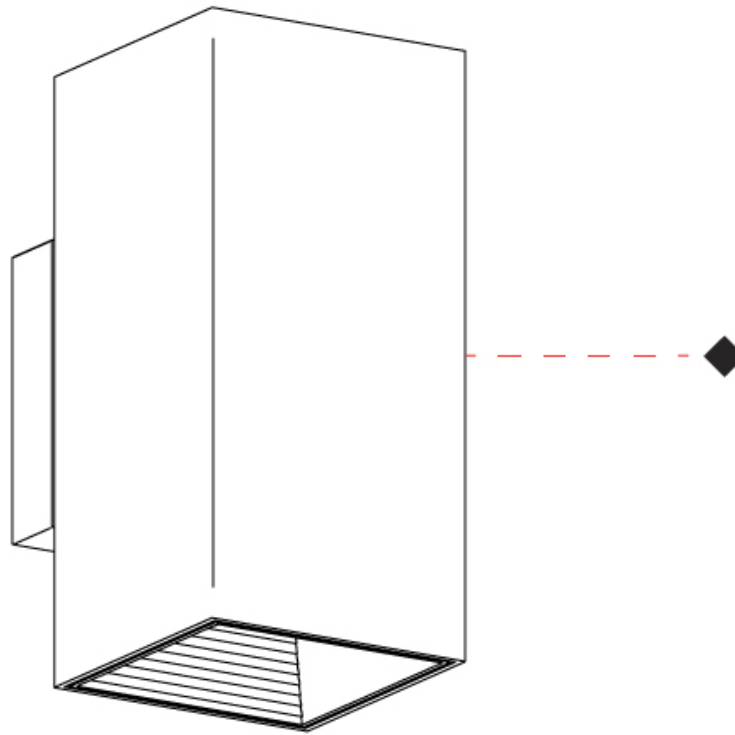

DAU SINGLE SURFACE

D93152R9-

PROJECT	_____
TYPE	_____
SPECIFIER	_____
QUANTITY	_____
DATE	_____